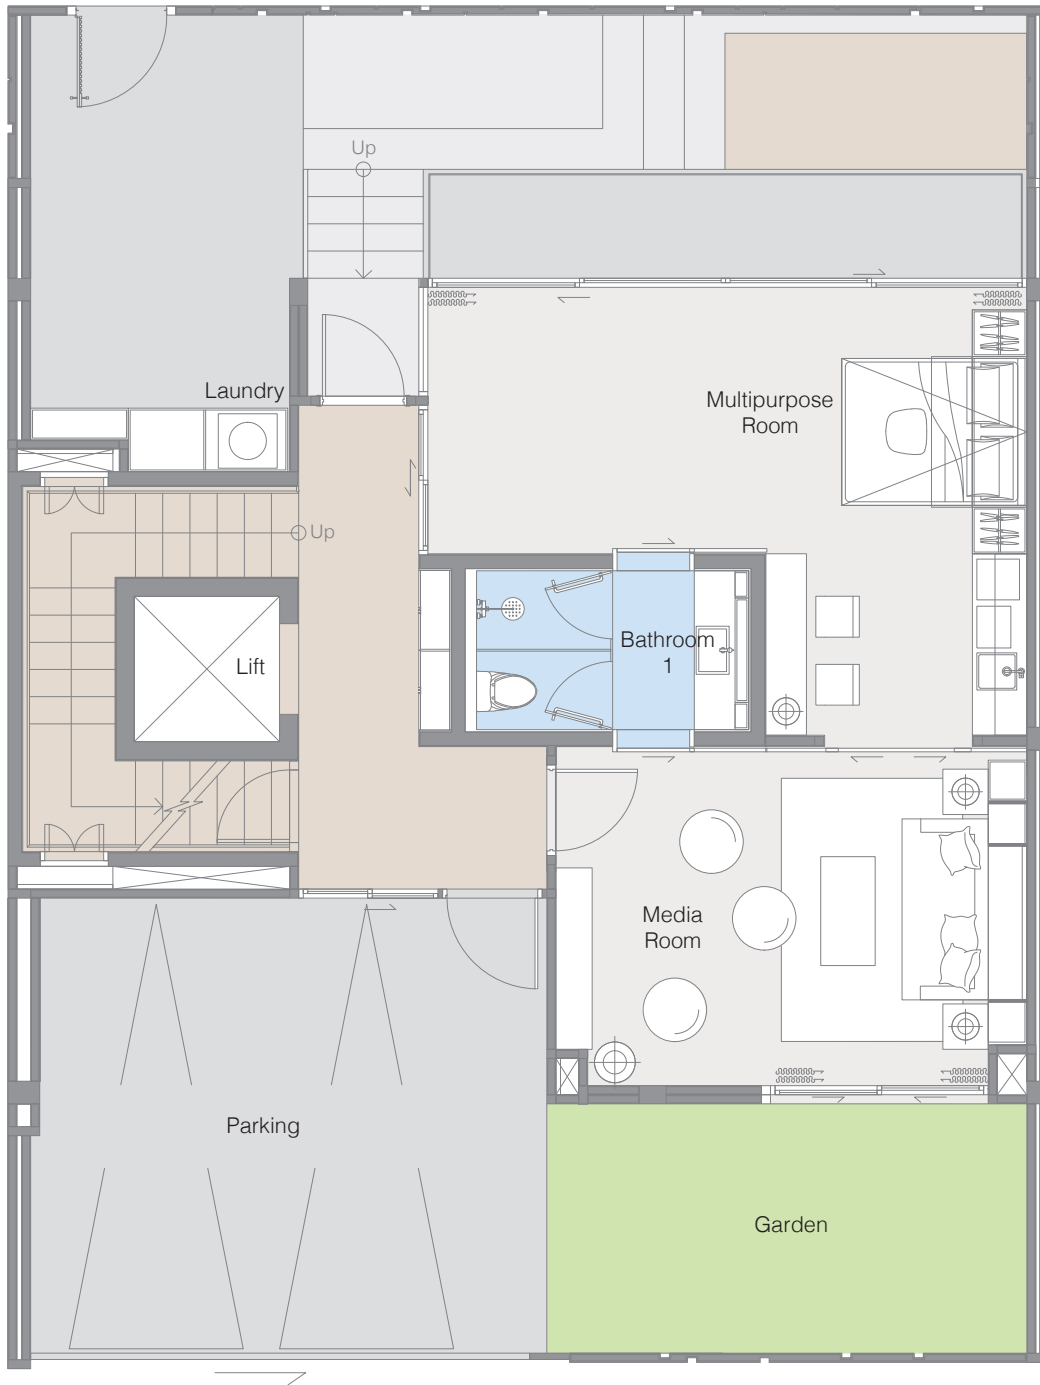

Internal area : 280 m²
External area : 188 m²
Total area : 468 m²

- 3-bedrooms
- 5.5-bathrooms
- Living and dining area
- Multipurpose room
- Media room
- Swimming pool
- Rooftop deck

Internal area : 280 m²
External area : 188 m²
Total area : 468 m²

- 3-bedrooms
- 5.5-bathrooms
- Living and dining area
- Multipurpose room
- Media room
- Swimming pool
- Rooftop deck

Internal area : 280 m²
External area : 188 m²
Total area : 468 m²

- 3-bedrooms
- 5.5-bathrooms
- Living and dining area
- Multipurpose room
- Media room
- Swimming pool
- Rooftop deck

Internal area : 280 m²
External area : 188 m²
Total area : 468 m²

-  3-bedrooms
-  5.5-bathrooms
-  Living and dining area
-  Multipurpose room
-  Media room
-  Swimming pool
-  Rooftop deck