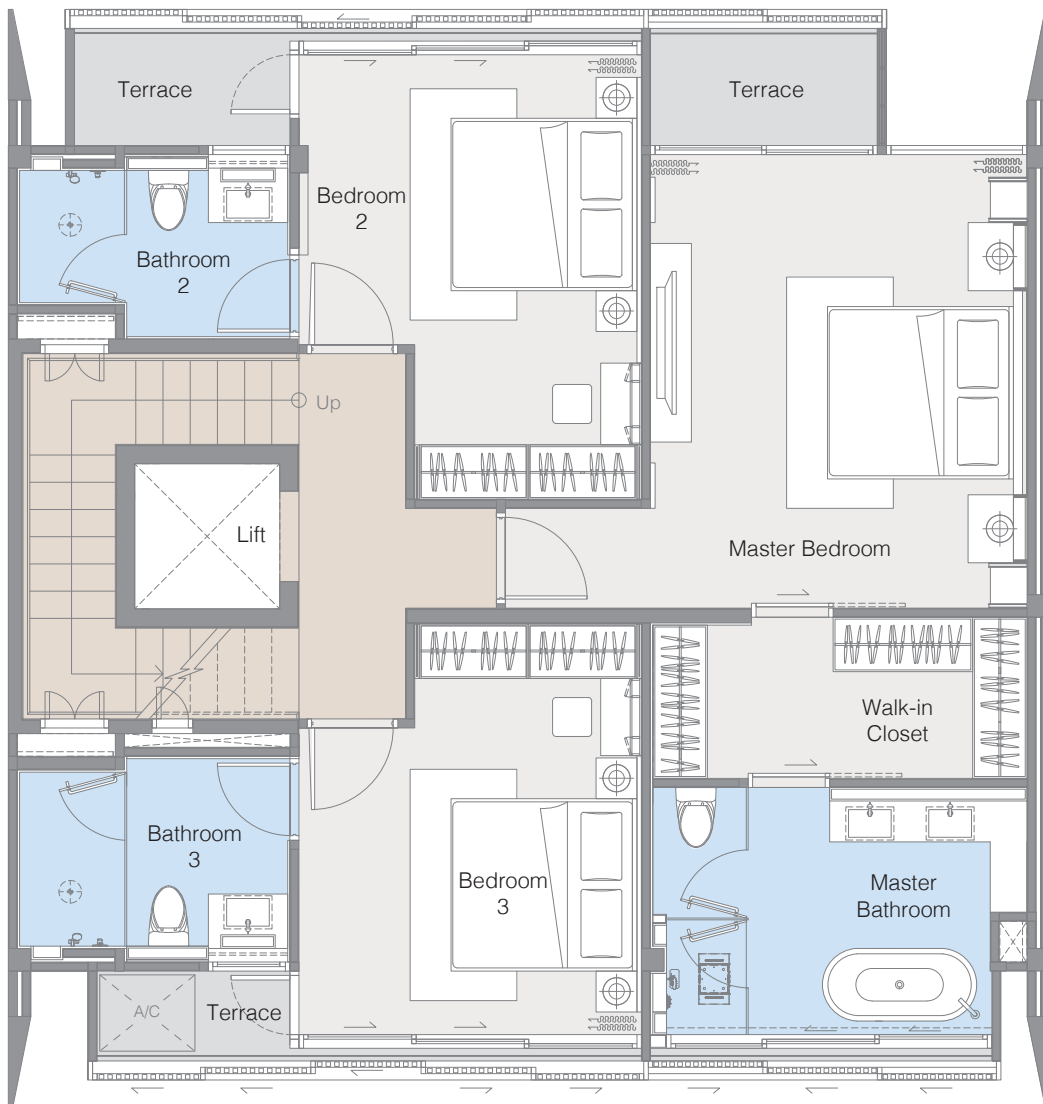

Internal area : 280 m²
External area : 188 m²
Total area : 468 m²

- 3-bedrooms
- 5.5-bathrooms
- Living and dining area
- Multipurpose room
- Media room
- Swimming pool
- Rooftop deck

Internal area : 280 m²
External area : 188 m²
Total area : 468 m²

- 3-bedrooms
- 5.5-bathrooms
- Living and dining area
- Multipurpose room
- Media room
- Swimming pool
- Rooftop deck

Internal area : 280 m²
External area : 188 m²
Total area : 468 m²

- 3-bedrooms
- 5.5-bathrooms
- Living and dining area
- Multipurpose room
- Media room
- Swimming pool
- Rooftop deck

Internal area : 280 m²
External area : 188 m²
Total area : 468 m²

-  3-bedrooms
-  5.5-bathrooms
-  Living and dining area
-  Multipurpose room
-  Media room
-  Swimming pool
-  Rooftop deck